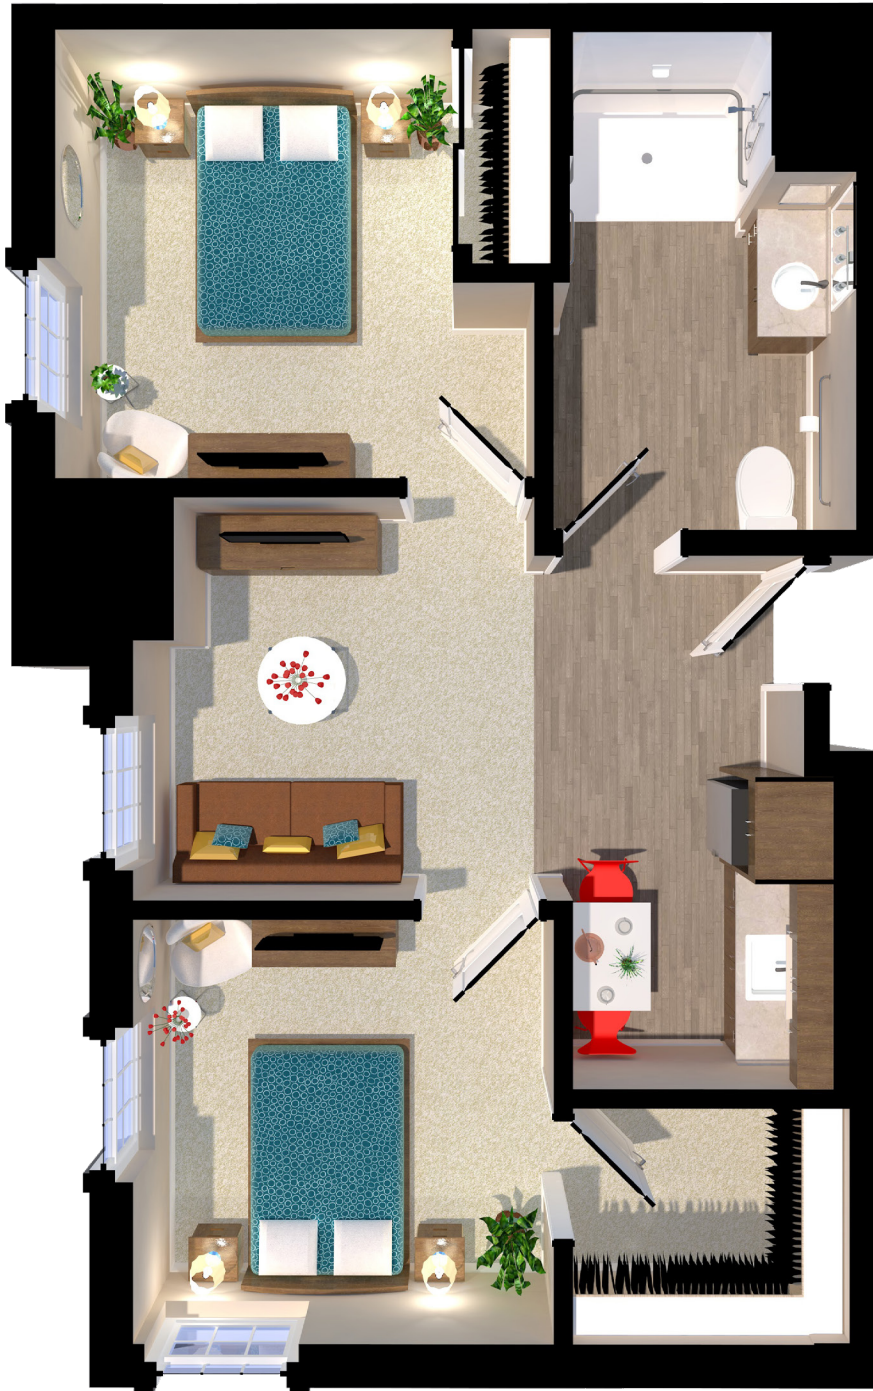

# SANDPIPER

Assisted Living

Studio, One Bath  
406 square feet

# MEADOWLARK

Assisted Living

One Bedroom, One Bath  
527 square feet

# MEADOWLARK II

Assisted Living

One Bedroom, One Bath  
527 square feet

# TANAGER

Assisted Living

Two Bedrooms, One Bath  
717 square feet

Two Bedrooms, Two Baths  
909 square feet